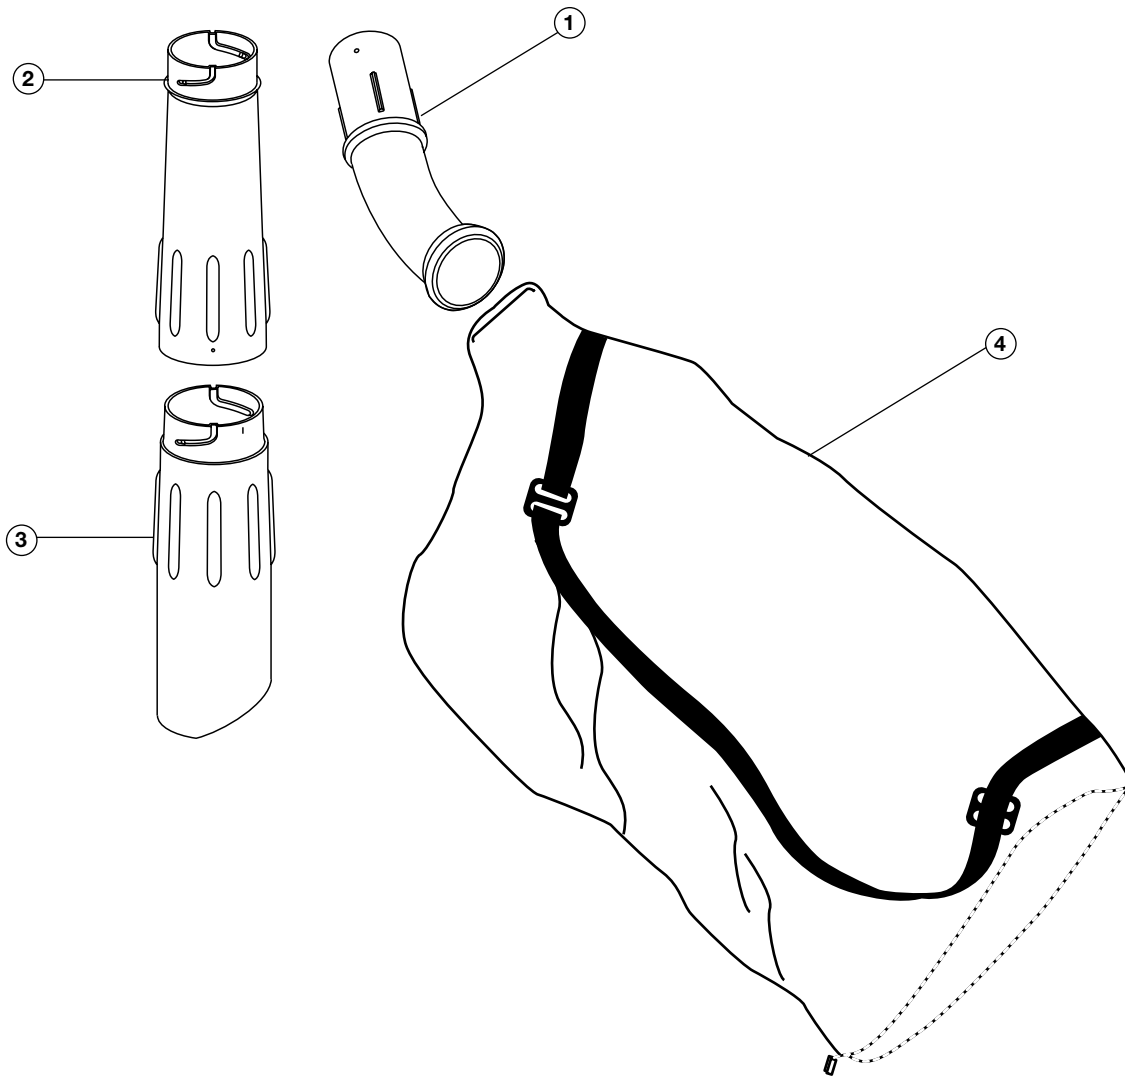

**MOTOR AND HOUSING PARTS – MODELS 160r / 170r / 180r & 190r**  
**120 Volt BLOWER, BLOWER / VACUUM**  
 (Serial Number 204042651 and greater)

Item	Part No.	Description
1	180499	Housing Set (Model 160r Only)
1	180508	Housing Set (Model 170r, 180r & 190r)
2	180500	Switch Cover (Model 160r Only)
2	180509	Switch Cover (Model 170r, 180r & 190r)
3	180501	Switch (Model 160r Only)
3	180510	Switch (Model 170r, 180r & 190r)
4	180502	Power Cord
5	180503	Motor Pad
6	180504	Motor (Model 160r, 170r & 180r)
6	182720	Motor (Model 190r Only)
7	180505	Washer
8	180506	Impeller

Item	Part No.	Description
9	180511	Spring (Model 170r, 180r & 190r)
10	180507	Inlet Cover (Model 160r Only)
10	180512	Inlet Cover w/Handle (Model 170r, 180r & 190r)
11	180300	Screw (11 Pack)
12	180468	Blower Tube
13	180469	Nozzle (flared, Model 160r, 170r & 180r)
13	181947	Nozzle (concentrated, Model 190r Only)

**VACUUM BAG AND TUBE PARTS – MODEL 170VMr / 180r & 190r** \_\_\_\_\_  
**120 Volt BLOWER / VACUUM**  
(Serial Number 204042651 and greater)

<b>Item</b>	<b>Part No.</b>	<b>Description</b>
1	180465	Elbow
2	180466	Upper Vacuum Tube
3	180467	Lower Vacuum Tube
4	180464	Bag (Includes Elbow)