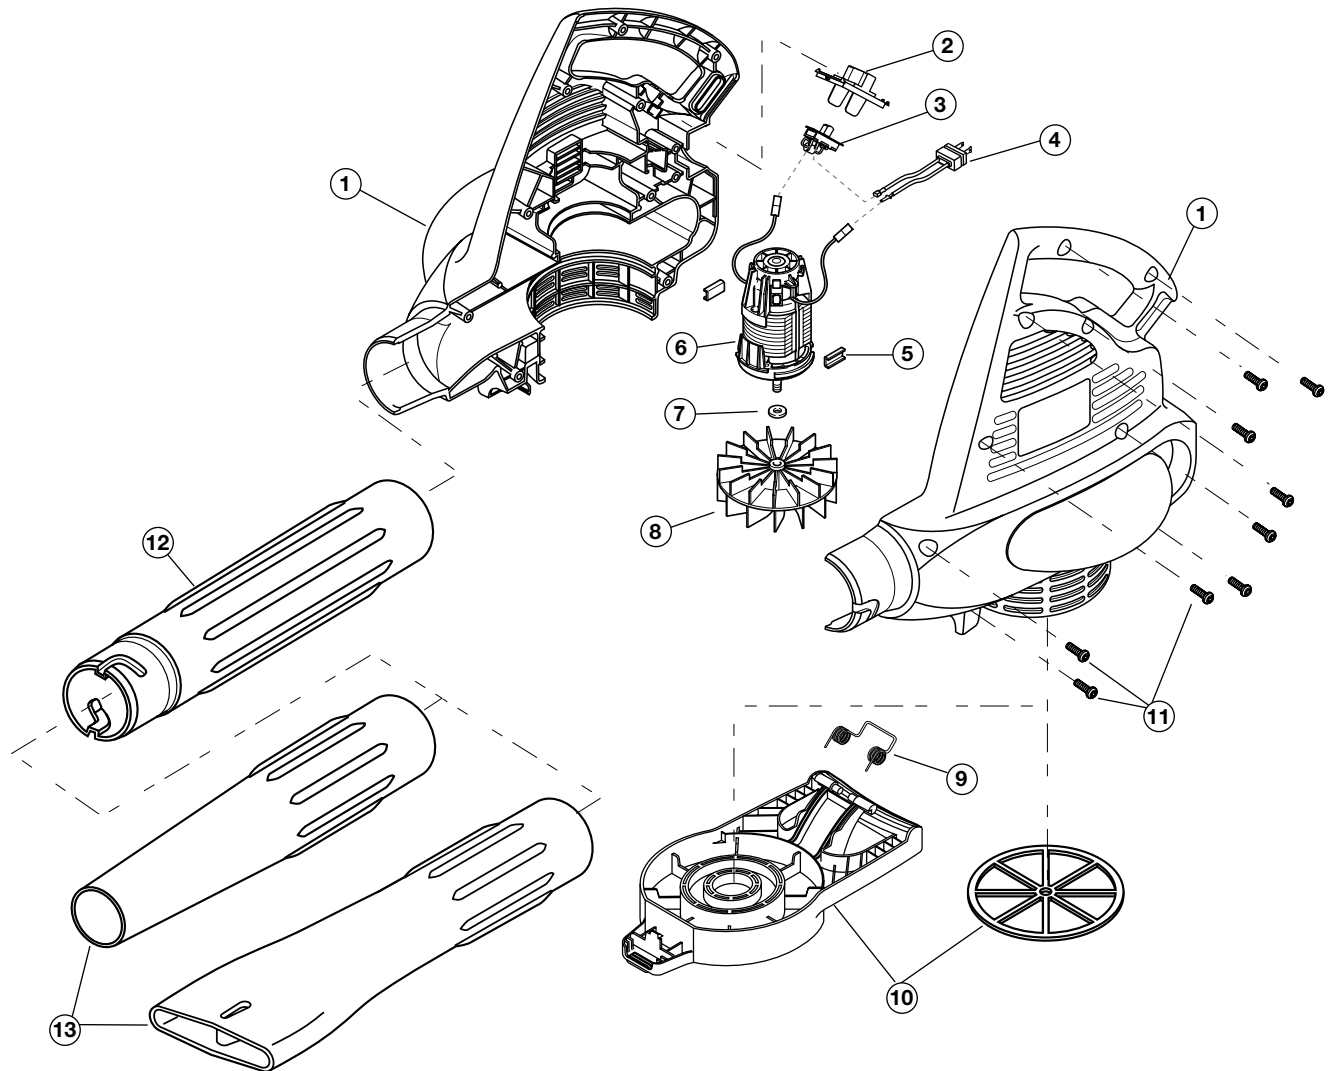

**MOTOR AND HOUSING PARTS – MODELS 160r / 170r / 180r & 190r**  
**120 Volt BLOWER, BLOWER / VACUUM**  
 (Serial Number 204042651 and greater)

Item	Part No.	Description
1	180499	Housing Set (Model 160r Only)
1	180508	Housing Set (Model 170r, 180r & 190r)
2	180500	Switch Cover (Model 160r Only)
2	180509	Switch Cover (Model 170r, 180r & 190r)
3	180501	Switch (Model 160r Only)
3	180510	Switch (Model 170r, 180r & 190r)
4	180502	Power Cord
5	180503	Motor Pad
6	180504	Motor (Model 160r, 170r & 180r)
6	182720	Motor (Model 190r Only)
7	180505	Washer
8	180506	Impeller

Item	Part No.	Description
9	180511	Spring (Model 170r, 180r & 190r)
10	180507	Inlet Cover (Model 160r Only)
10	180512	Inlet Cover w/Handle (Model 170r, 180r & 190r)
11	180300	Screw (11 Pack)
12	180468	Blower Tube
13	180469	Nozzle (flared, Model 160r, 170r & 180r)
13	181947	Nozzle (concentrated, Model 190r Only)

**VACUUM BAG AND TUBE PARTS – MODEL 170VMr / 180r & 190r** \_\_\_\_\_  
**120 Volt BLOWER / VACUUM**  
(Serial Number 204042651 and greater)

<b>Item</b>	<b>Part No.</b>	<b>Description</b>
1	180465	Elbow
2	180466	Upper Vacuum Tube
3	180467	Lower Vacuum Tube
4	180464	Bag (Includes Elbow)